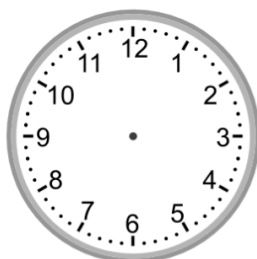

### Telling time - 5 minute intervals

Draw the time shown on each clock.

1.

12:45

2.

6:25

3.

8:20

4.

8:55

5.

5:40

6.

1:50

7.

11:45