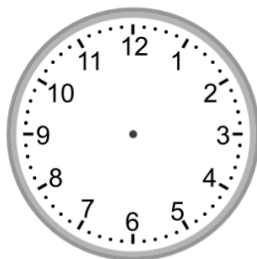

Telling time - 5 minute intervals

Draw the time shown on each clock.

1.

12:45

2.

6:25

3.

8:20

4.

8:55

5.

5:40

6.

1:50

7.

11:45

8.

2:05

9.

5:25