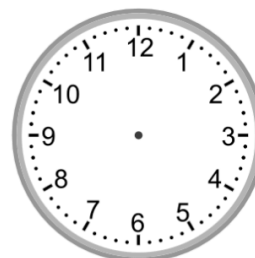

### Telling time - 5 minute intervals

Draw the time shown on each clock.

1.

12:45

2.

6:25

3.

8:20

4.

8:55

5.

5:40

6.

1:50

7.

11:45