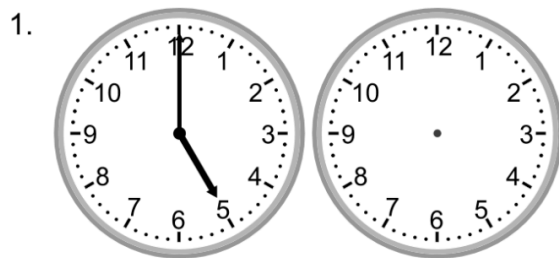

Elapsed time - forward

Draw the clock hands to show the time it was or will be.

What time was it 4 hours ago?

What time was it 5 hours ago?

What time will it be in 3 hours?

What time was it 4 hours ago?

What time was it 1 hour ago?