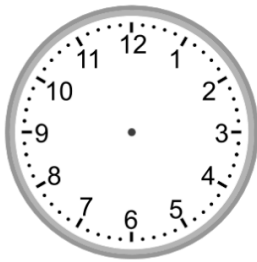

Telling time - 5 minute intervals (draw the

Draw the time shown on each clock.

1.

4:40

2.

8:50

3.

6:45

4.

2:40

5.

3:25

6.

2:25

7.

12:55