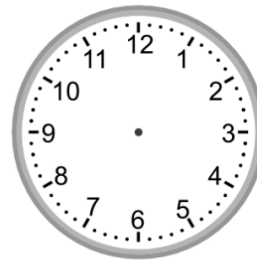

Telling time - 5 minute intervals (draw the

Draw the time shown on each clock.

1.

4:40

2.

8:50

3.

6:45

4.

2:40

5.

3:25

6.

2:25

7.

12:55

8.

12:20

9.

7:30