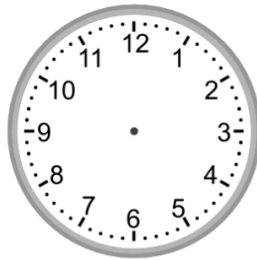

Telling time - 5 minute intervals (draw the

Draw the time shown on each clock.

1.

4:40

2.

8:50

3.

6:45

4.

2:40

5.

3:25

6.

2:25

7.

12:55