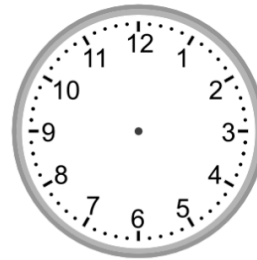

Telling time - 5 minute intervals (draw the

Draw the time shown on each clock.

1.

4:40

2.

8:50

3.

6:45

4.

2:40

5.

3:25

6.

2:25

7.

12:55