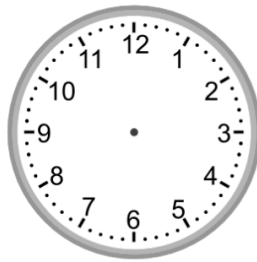

Telling time - 5 minute intervals (draw the

Draw the time shown on each clock.

1.

4:40

2.

8:50

3.

6:45

4.

2:40

5.

3:25

6.

2:25

7.

12:55

8.

12:20

9.

7:30