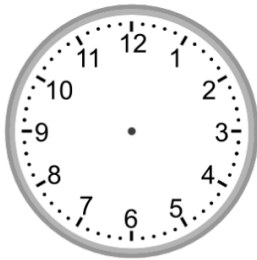

Telling time - 5 minute intervals (draw the

Draw the time shown on each clock.

1.

4:40

2.

8:50

3.

6:45

4.

2:40

5.

3:25

6.

2:25

7.

12:55