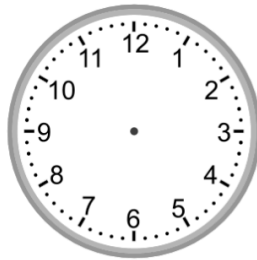

Telling time - 5 minute intervals (draw the

Draw the time shown on each clock.

1.

4:40

2.

8:50

3.

6:45

4.

2:40

5.

3:25

6.

2:25

7.

12:55