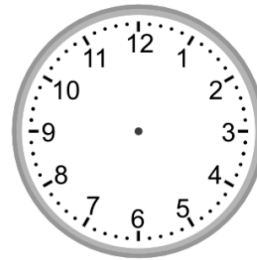

Telling time - 5 minute intervals (draw the

Draw the time shown on each clock.

1.

4:40

2.

8:50

3.

6:45

4.

2:40

5.

3:25

6.

2:25

7.

12:55