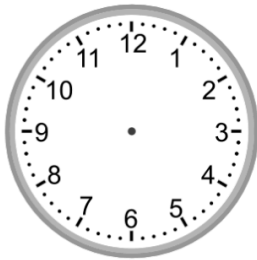

Telling time - 5 minute intervals (draw the

Draw the time shown on each clock.

1.

4:40

2.

8:50

3.

6:45

4.

2:40

5.

3:25

6.

2:25

7.

12:55