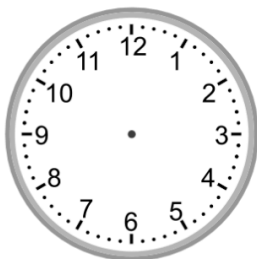

### Telling time - 1 minute intervals

Draw the time shown on each clock.

1.

1:37

2.

12:49

3.

11:38

4.

10:23

5.

3:09

6.

12:29

7.

8:16