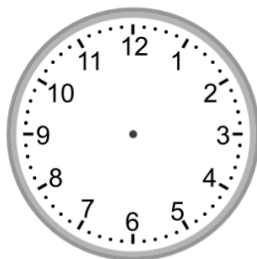

Telling time - 1 minute intervals

Draw the time shown on each clock.

1.

1:37

2.

12:49

3.

11:38

4.

10:23

5.

3:09

6.

12:29

7.

8:16

8.

3:31

9.

3:52